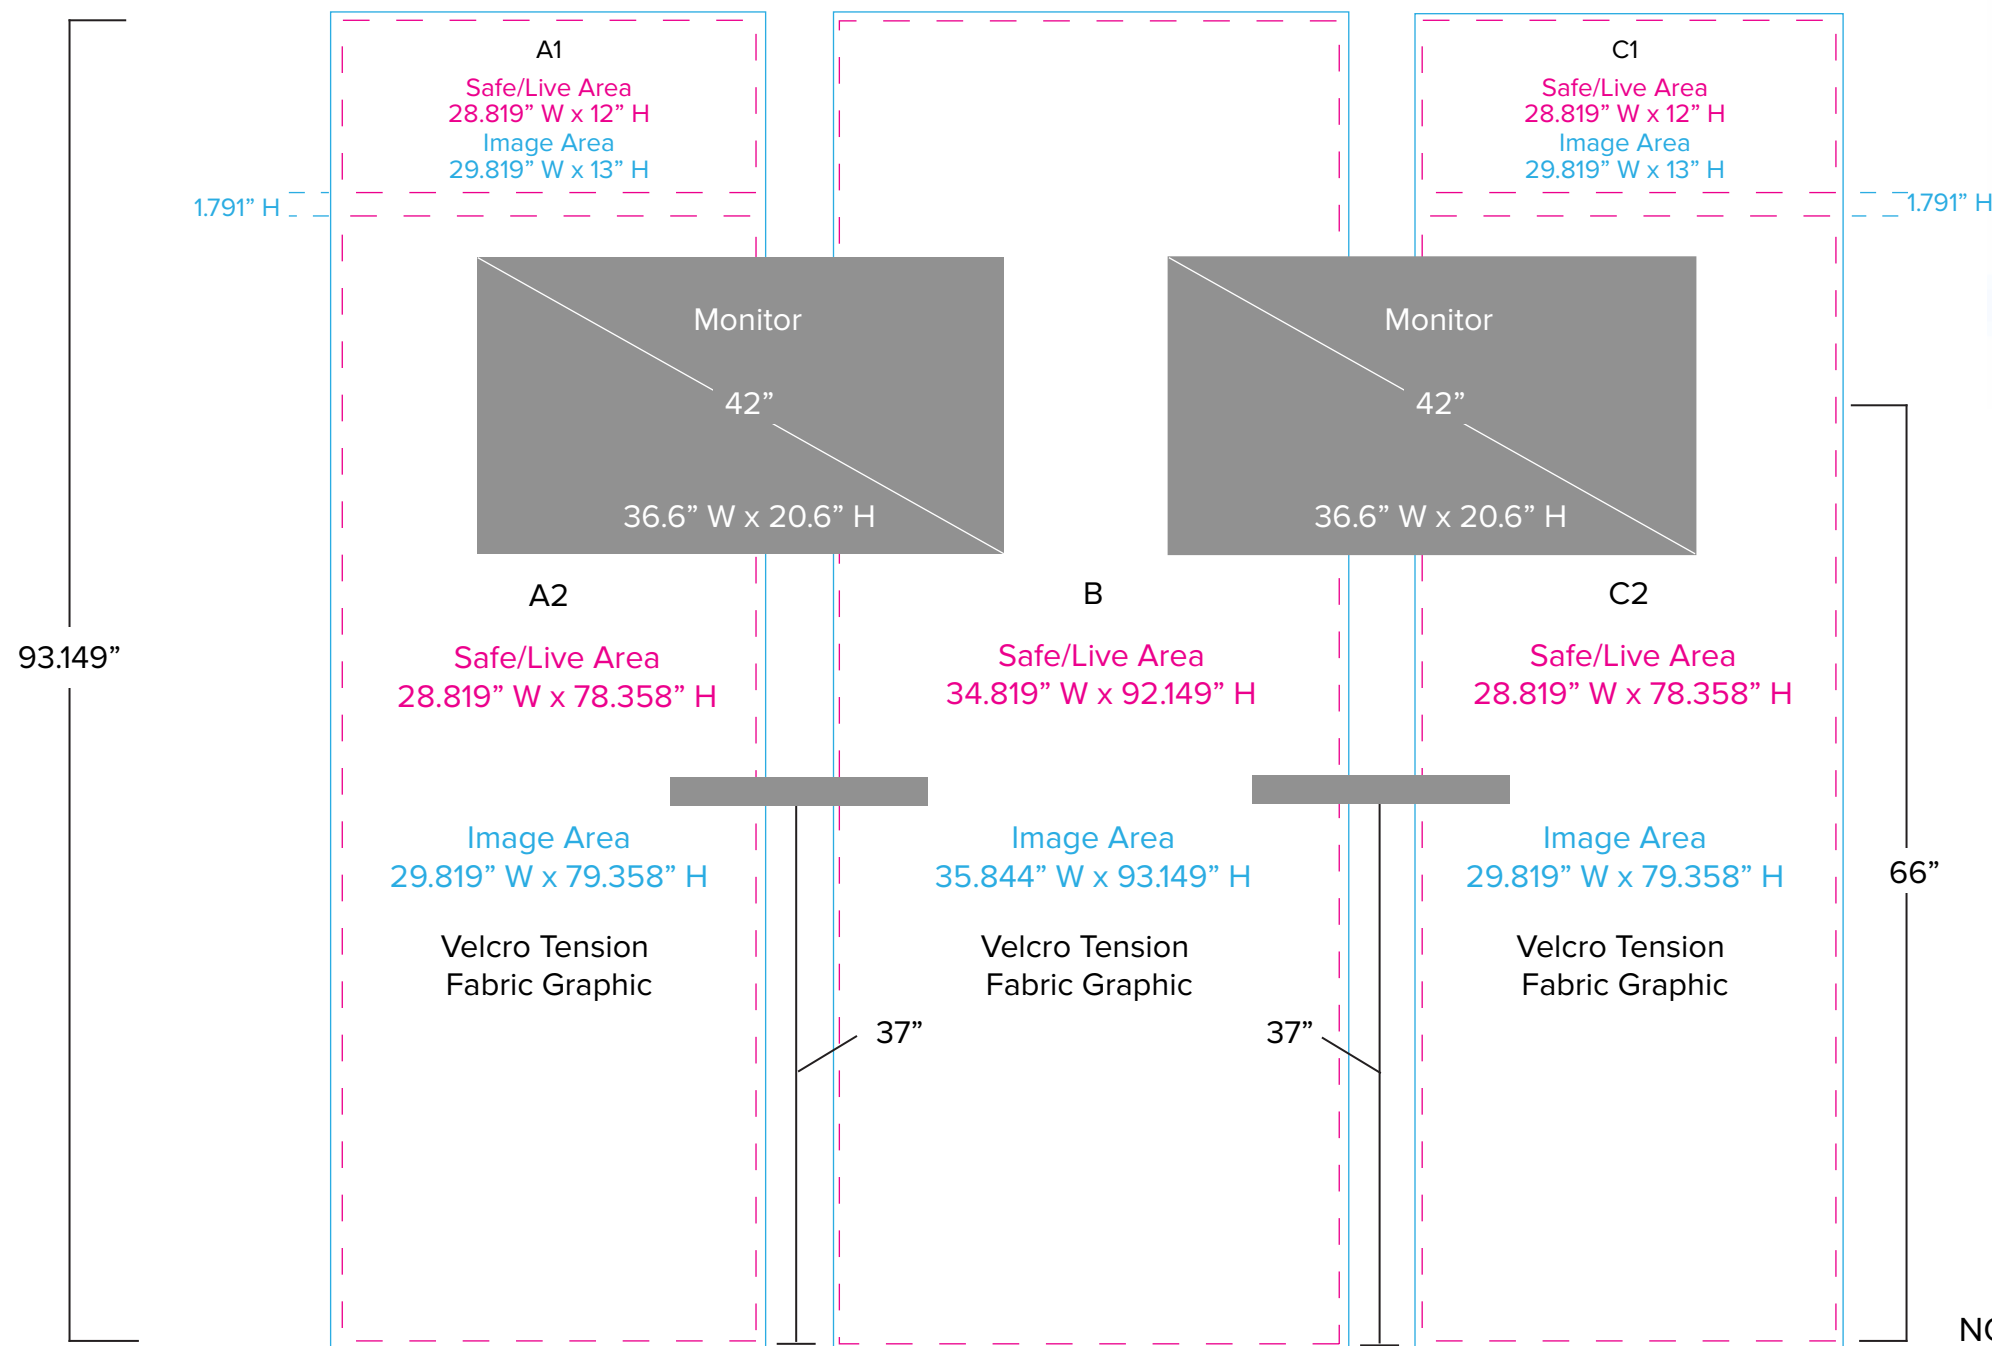

Graphics Template
 10 x 10 Layout
 Velcro Tension Fabric Graphics

NOTE: 1/2" Hook Velcro on Face, around perimeter

NOTE: All Raster Art (jpg, tiff,psd, png, etc.) must be at least 100 dpi at print size.
 Standard kits are often customized. Please check with Customer Service to ensure that this template matches your specific job.

Graphics Template
Reception Counter

NOTE: All Raster Art (jpg, tiff,psd, png, etc.) must be at least 100 dpi at print size.